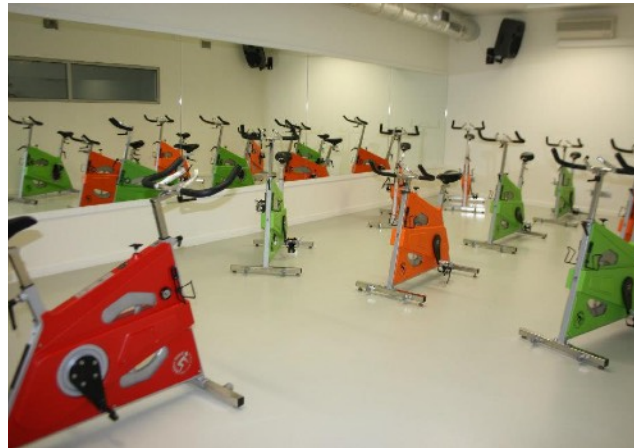

PORTUGUESE BADMINTON FEDERATION

Before booking your trip, your Team Manager should contact our Services to confirm accommodation, training camps, programme, and your individual needs.

Extra benefits:

- shuttlecoks
- assistant coach
- meals (breakfast; lunch; dinner; coffee break)
- sports hall - training camps
- using the saunas and turkish bath during the stay
- using the gym during the stay
- wireless internet in the venue (WiFi)
- transfer from and to Lisbon Airport

Contact us to find out more about
Badminton HPSC in Caldas da Rainha