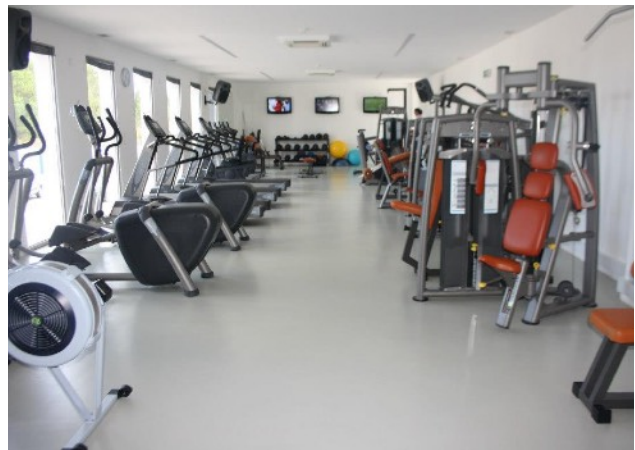

Specifications

From the available equipment, we highlight the two indoor halls, one of 44,35x26 meters (12 meters high) with nine badminton courts and at the other with 35x9 meters for support and preparation, with two courts. therapy and massage room, medical practice and technical room, strength training room.

These areas are served by male and female locker rooms with Turkish bath, referees locker rooms, one auditorium with capacity for 200 people and other one for 25 people, both equipped with audiovisual equipment; a gym with 2 rooms for group lessons, male and female locker rooms, both with sauna and Turkish bath.

Badminton HPCS also includes a restaurant with terrace and bar with a capacity for up to 60 users.

Sport facilities according to the state of art for Badminton High Performance Sports Centre

---