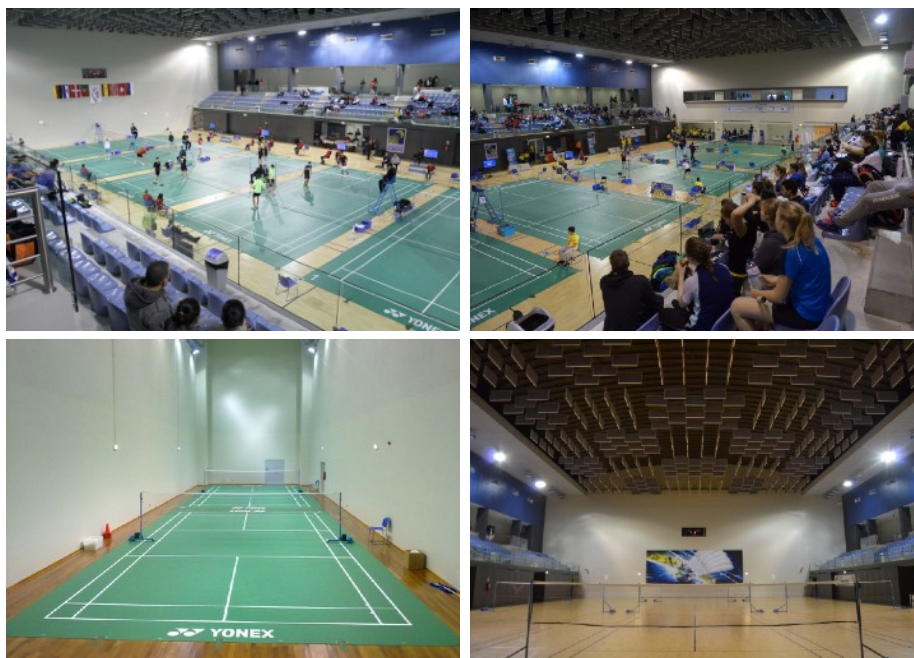

PORTUGUESE BADMINTON FEDERATION

High performance sport practice is an important factor of sport development

We invite you to organize your next training camp in the High Performance Sports Center in Caldas da Rainha, Portugal

This High Performance Sports Centre is dedicated to Badminton practice and is located in the city of Caldas da Rainha, whose connections to the rest of the country are guaranteed by a high road that connects this city to Lisbon and Porto and has all the conditions needed for international competitions and the developing of training methodologies concerning a high sports performance on the practice of badminton.

Caldas da Rainha is a mid-level city, where there are no long distances between infrastructures, allowing athletes to attend the badminton HPSC and still have time to do other things and to enjoy their free time in leisure activities or to rest at the peaceful and extremely beautiful surroundings.